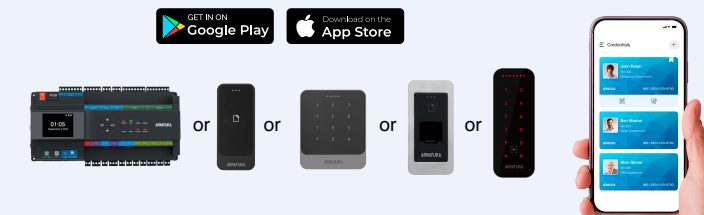

 TCP/IP Port Failover

AHSC1000/ AHDU Series

 PoE (Power over Ethernet)

AHSC1000/ AHDU Series/ OmniAC30

**BMS** BMS Integration

AHSC1000      Armatura Protocol Gateway

 Supports Armatura Connects Mobile APP.