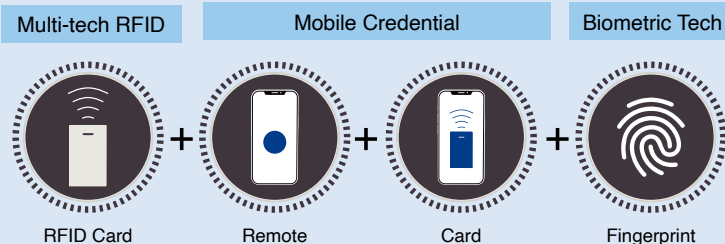

**Card Mode**  
Present your smartphone to the reader like an access card

**Remote Mode**  
Verify on the reader by clicking a button in the Armatura ID app

**QR Code Mode**  
Present your QR Code and get access

## Credential Selection

### Credential Combination 1

RFID Card + Remote + Card

### Credential Combination 2

RFID Card + Remote + Card + Fingerprint