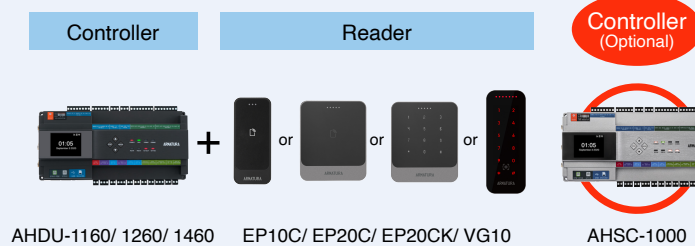

Suggested Product Combination