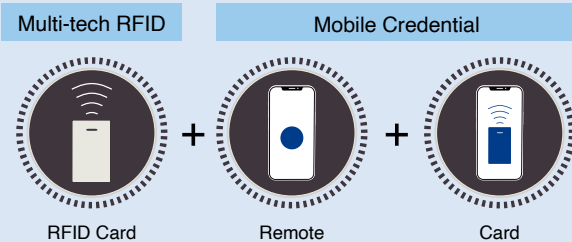

**Card Mode**  
Present your smartphone to the reader like an access card

**Remote Mode**  
Verify on the reader by clicking a button in the Armatura ID app

**QR Code Mode**  
Present your QR Code and get access

### Credential Combination 1

RFID Card + Remote + Card